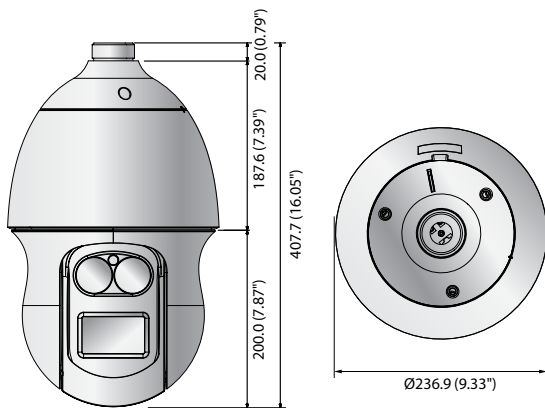

Dimensions

Unit : mm (inch)

Accessories (Optional)

SBP-300WM1 SBP-300WM SBP-300CM SBP-300LM SBP-300B SBP-300NB SBP-300PM SBP-300KM

PNP-9200RH

VIDEO	
Imaging Device	1/2.5" 8M CMOS
Total / Effective Pixels	3,864(H) x 2,202(V), 8.51M pixels / 3,840(H) x 2,160(V), 8,00M pixels
Scanning System	Progressive
Min. Illumination	Color : 0.3Lux / F1.8 (1/30sec, F1.8, 50IRE), 0.005Lux (2sec, F1.8, 50IRE) 0.1Lux / F1.8 (1/30sec, F1.8, 30IRE), 0.0005Lux (2sec, F1.8, 30IRE) B/W : 0Lux (IR LED on)
S / N Ratio	50dB
Video Output	CVBS : 1.0Vpp / 75Ω composite, 720 x 480(N), 720 x 576(P), for installation
LENS	
Focal Length (Zoom Ratio)	4.8 ~ 96mm (Optical 20x)
Max. Aperture Ratio	F1.8(Wide) / F3.6(Tele)
Angular Field of View	H : 65.1°(Wide) ~ 3.8°(Tele) / V : 38.4°(Wide) ~ 2.2°(Tele)
Min. Object Distance	1.5m (4.92ft)
Focus Control	AF / One-shot AF / Manual
Lens / Mount Type	DC auto iris (IR corrected) / Board-in type
PAN / TILT	
Pan Range / Speed	360° Endless / Preset : 400°/sec, Manual : 0.024°/sec ~ 250°/sec
Tilt Range / Speed	190° (-5° ~ 185°) / Preset : 300°/sec, Manual : 0.024°/sec ~ 250°/sec
Sequence / Preset Accuracy	Preset (300ea), Swing, Group (6ea), Trace, Tour, Auto run, Schedule / ±0.2°
Azimuth	Yes (E / W / S / N / NE / SE / NW / SW OSD)
Auto Tracking	Off / On
OPERATIONAL	
Viewable Length	200m (656.17ft)
Camera Title	Off / On (Displayed up to 60 characters) - W/W : English / Numeric / Special characters - Korea : English / Numeric / Special / Korean characters - China : English / Numeric / Special / Chinese characters - Common : Multi-line (Max. 5), Color (Grey / Green / Red / Blue / Black / White), Transparency, Auto scale by resolution
Day & Night	Auto (ICR) / Color / B/W
Backlight Compensation	Off / BLC / WDR
Wide Dynamic Range	120dB
Contrast Enhancement	SSDR (Off / On)
Digital Noise Reduction	SSNR (2D+3D noise filter) (Off / On)
Image Stabilization	Mechanical anti-vibration
Defog	Off / Auto / Manual
Motion Detection	Off / On (4ea, Polygonal zones)
Privacy Masking	Off / On (16ea, Rectangular zones) - Color : Grey / Green / Red / Blue / Black / White, - Zoom ratio option for mask mode
Gain Control	Off / Low / Medium / High
White Balance	ATW / AWC / Manual / Indoor / Outdoor / Mercury / Sodium
Electronic Shutter Speed	Minimum / Maximum / Anti flicker (2 ~ 1/12,000sec)
Digital Zoom	16x, area zoom function support digital zoom 2x
Flip / Mirror	Off / On
Intelligent Video Analytics	Tampering, Virtual line, Enter / Exit, (Dis)Appear, Audio detection - with metadata
Alarm I/O	Input 4ea / Output 2ea (Relay type)
Remote Control Interface	RS-485/422
RS-485 Protocol	Samsung-T/E, Pelco-P/D, Panasonic, Honeywell, AD, Vicon, Bosch, GE
Alarm Triggers	Alarm input, Motion detection, Intelligent video analytics, Network disconnect
Alarm Events	File upload via FTP and E-mail, Notification via E-mail, Local storage (SD/SDHC/SDXC) or NAS recording at event triggers, External output, PTZ preset
Pixel Counter	Support (Plug-in viewer only)
NETWORK	
Ethernet	RJ-45 (10/100BASE-T), SFP (* Only using SBP-302HF)
Video Compression Format	H.265 / H.264 (MPEG-4 part 10/AVC) : Main / Baseline / High, MJPEG
Resolution	3840 x 2160, 2592 x 1944, 2592 x 1464, 1920 x 1080, 1280 x 1024, 1280 x 960, 1280 x 720, 1024 x 768, 800 x 600, 800 x 450, 720 x 576, 640 x 480, 640 x 360, 320 x 240, 320 x 180
Max. Framerate	H.265 / H.264 : 30fps at all resolutions, MJPEG : 15fps at all resolutions
Smart Codec / WiseStream	Manual mode (Area-based : Sea) / Support
Video Quality Adjustment	H.265 / H.264 : Target bitrate level control, MJPEG : Quality level control
Bitrate Control Method	H.265 / H.264 : CBR or VBR, MJPEG : VBR
Streaming Capability	Multiple streaming (Up to 3 profiles)
Audio In	Selectable (Mic in / Line in), Supply voltage : 2.5VDC (4mA), Input impedance : approx. 2K Ohm
Audio Out	Line out (3.5mm stereo mini jack), Max output level : 1 Vrms
Audio Compression Format	G.711 u-law/G.726 selectable, G.726 (ADPCM) 8KHz, G.711 8KHz G.726 : 16Kbps, 24Kbps, 32Kbps, 40Kbps, AAC-LC : 48Kbps at 16KHz
Audio Communication	Bi-directional audio (2-way)
IP	IPv4, IPv6
Protocol	TCP/IP, UDP/IP, RTP(UDP), RTP(TCP), RTCP, RTSP, NTP, HTTP, HTTPS, SSL/TLS, DHCP, PPPoE, FTP, SMTP, ICMP, IGMP, SNMPv1/v2c/v3(MIB-2), ARP, DNS, DDNS, QoS, PIM-SM, UPnP, Bonjour
Security	HTTPS(SSL) login authentication, Digest login authentication IP address filtering, User access log, 802.1x authentication (EAP-TLS, EAP-LEAP)
Streaming Method	Unicast / Multicast
Max. User Access	15 users at unicast mode
Edge Storage	SD/SDHC/SDXC (128GB) - Motion images recorded in the SD/SDHC/SDXC memory card can be downloaded. Camera can detect automatically when the memory is connected, Memory status display (Normal / Error / Active / Formatting / Lock), NAS (Network Attached Storage), Local PC for instant recording (Plug-in viewer only)
Application Programming Interface	ONVIF profile S/G, SUNAPI (HTTP API), SVNP 1.2, Wisenet Open Platform
Webpage Language	English, French, German, Spanish, Italian, Chinese, Korean, Russian, Japanese, Swedish, Danish, Portuguese, Turkish, Polish, Czech, Rumanian, Serbian, Dutch, Croatian, Hungarian, Greek, Norsk, Finnish
Web Viewer	Supported OS : Windows 7, 8.1, 10, Mac OS X 10.9, 10.10, 10.11 Plug-in free Webviewer - Supported Browser : Google Chrome 47, MS Edge 20 Plug-in Webviewer - Supported Browser : MS Explore 11, Mozilla Firefox 43, Apple Safari 9 * Mac OS X only
Central Management Software	SmartViewer
ENVIRONMENTAL	
Operating Temperature / Humidity	-50°C ~ +55°C (-58°F ~ +131°F) / Less than 90% RH
Storage Temperature / Humidity	-50°C ~ +60°C (-58°F ~ +140°F) / Less than 90% RH
Ingress Protection / Vandal Resistance	IP66 / IK10
ELECTRICAL	
Input Voltage / Current	24V AC
Power Consumption	Max. 60W/90W (Heater off/on, IR on)
MECHANICAL	
Color / Material	Ivory, Black / Aluminum, Plastic
Dimensions (WxH) / Weight	Ø236.9 x 407.7mm (Ø9.33" x 16.05") / 7.1Kg (15.65 lb)