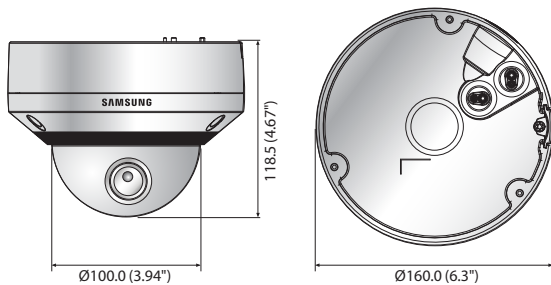

## Key Features

- Max. 12 megapixel (4000 x 3000) resolution
- Max. 20fps@12M, Max.30fps@8M
- 0.3Lux@F1.6 (Color), 0Lux (B/W : IR LED on)
- 4.5 ~ 10mm (2.2x) motorized varifocal lens
- H.265, H.264, MJPEG support
- Day & Night (ICR), WDR (120dB), Simple focus, P-Iris
- Motion detection, Defocus detection, Tampering
- SD/SDHC/SDXC memory slot (Max, 128GB), NAS, Local PC support
- Hallway view (Rotate 90° / 270°)
- WiseStream support, Digital auto tracking
- IP66, IP67, IK10, Bi-directional audio support

## Dimensions

Unit : mm (inch)