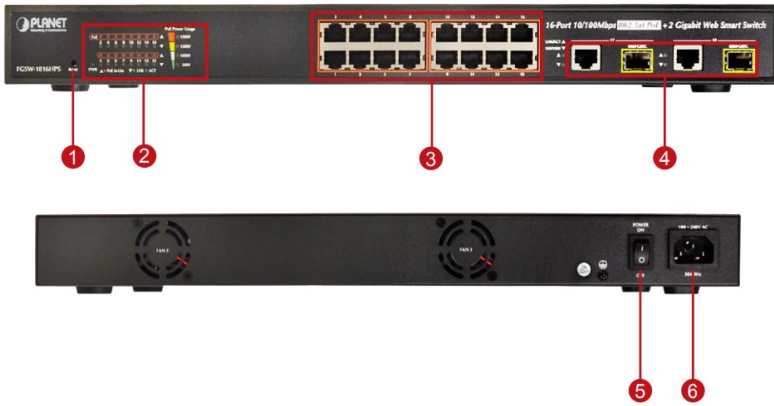

► Photo Indication

- 1 Reset Button
- 2 LED Indicators
- 3 PoE Ports
- 4 Gigabit TP/SFP Combo Port
- 5 Power Switch
- 6 Power Connector