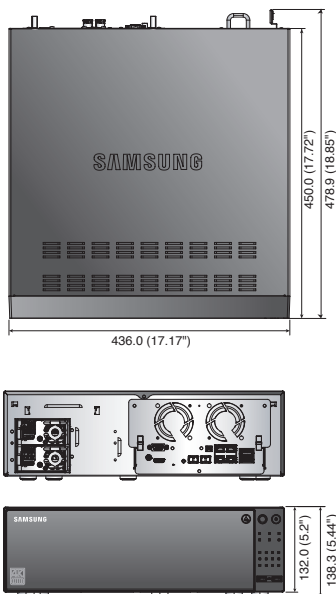

Dimensions

Unit : mm (inch)

PRN-4011