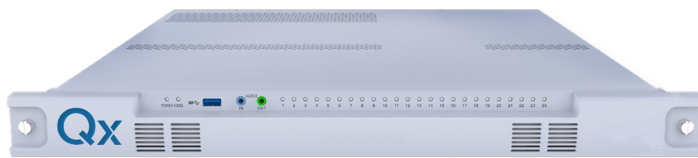

QxEnergy™ 510

The all new QxEnergy™ 510 delivers the capability of Unified Video & Access with QxControl, while providing the convenience of integrated PoE+ ports to power and connect your cameras and door controllers. QxEnergy Gateways can be either cloud connected allowing you to take advantage of cloud-based management, monitoring and video storage when paired with QxPro licenses or be an on-premise only solution using our QxOne licenses. Selectable local storage provides event driven or continuous recording options for both QxPro and QxOne systems.

Functional Ports

*all non-labeled ports are unused

Specifications

- Up to 32 cameras and 64 total resources
- Up to 60TB of usable local storage
- Intel® 7th Gen Core™ i5-7500 Processor (Kaby Lake S)
- 8GB Memory
- 2-Uplink Ports
- 8-10/100 Mbps ports with PoE+, 30W per port with a total power budget of 240W, 10/100/1000 ingress between ports & CPU
- 90-264 VAC / 47-63 Hz
- Input Power: Max 200 Watts
- Operating Temp: 0°C-40°C
- Weight: 30.9 lbs (14 kg)
- 1U form factor, 19" w x 19" d x 1.75" h
- *Three year warranty*