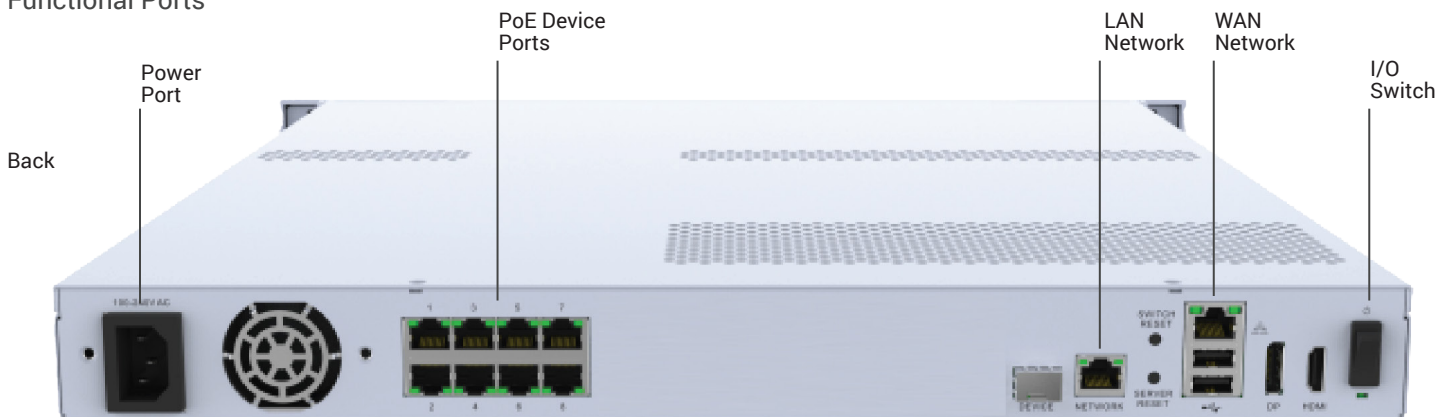

QxEnergy™ 510

The all new QxEnergy™ 510 delivers the capability of Unified Video & Access with QxControl, while providing the convenience of integrated PoE+ ports to power and connect your cameras and door controllers. QxEnergy Gateways can be either cloud connected allowing you to take advantage of cloud-based management, monitoring and video storage when paired with QxPro licenses or be an on-premise only solution using our QxOne licenses. Selectable local storage provides event driven or continuous recording options for both QxPro and QxOne systems.

Functional Ports

*all non-labeled ports are unused

Specifications

- Up to 32 cameras and 64 total resources
- Up to 60TB of usable local storage
- Intel® 7th Gen Core™ i5-7500 Processor (Kaby Lake S)
- 8GB Memory
- 2-Uplink Ports
- 8-10/100 Mbps ports with PoE+, 30W per port with a total power budget of 240W, 10/100/1000 ingress between ports & CPU
- 90-264 VAC / 47-63 Hz
- Input Power: Max 200 Watts
- Operating Temp: 0°C-40°C
- Weight: 30.9 lbs (14 kg)
- 1U form factor, 19" w x 19" d x 1.75" h
- *Three year warranty*