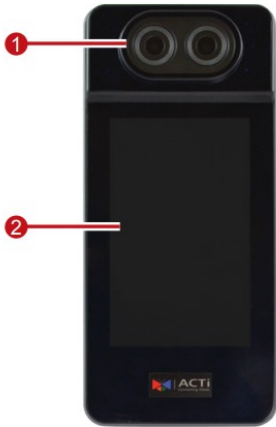

Face Only Detection User Limit	Ordering Number / users R21CF-30 / 300 R21CF-30-600 / 600 R21CF-30-1000 / 600 R21CF-30-2000 / 600
--------------------------------	---

## ▶ Photo Indication

- 1 Lens
- 2 Touch Panel Keypad & Card Reader
- 3 Serial Port & Wiegand Input / Output
- 4 Ethernet Port
- 5 Reset Button
- 6 Tamper Switch
- 7 Digital Input / Output
- 8 Power Input Connector
- 9 Speaker