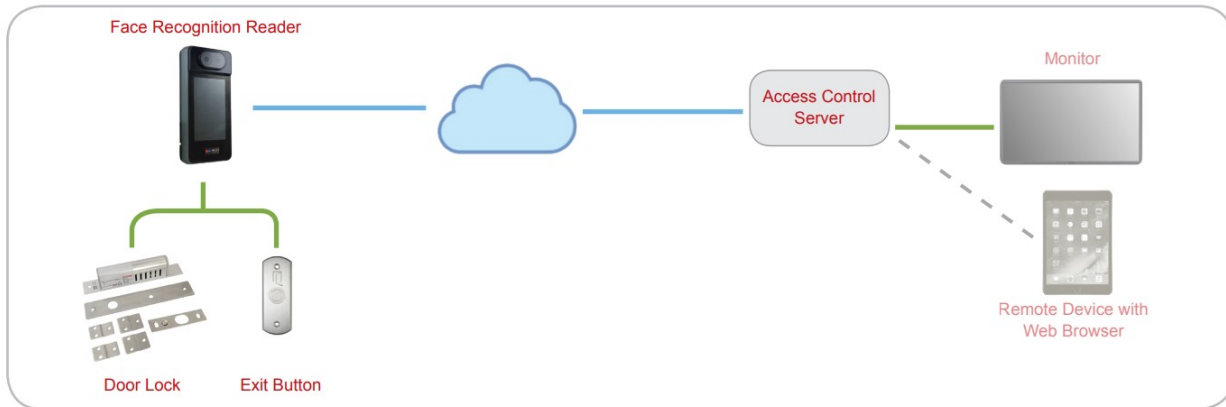

R21CF-30

Face Recognition Reader and Controller with bundle 600 Face Database

- Access Control with Card + Face Recognition (95%)
- Bundle with 600 Face Database

► Solution Diagram

► Specifications

Device

Product Type	Reader and Controller
Device Type	Face Reader Access Controller RFID Reader
Product Application	Access Control with Card + Face Recognition (95%)
Application Environment	Indoor
Description	Face Recognition Reader and Controller with 300 User Database
Ambient Light	0-8000 lux

LCD Screen	5" Color Touch Screen; Resolution: 800 x 480
------------	--

Lens

Focal Length	Fixed focal
--------------	-------------

Video

Built-in Analytics	Face Recognition, RFID Recognition
--------------------	------------------------------------

Video Analytics

Analysis Source Type	Video, Image
----------------------	--------------

Metadata Accuracy	Excellent
-------------------	-----------

Access Control Functionality

Access Mode	Card only, Face only, Card and Face
-------------	-------------------------------------

► Photo Indication

- 1 Lens
- 2 Touch Panel Keypad & Card Reader
- 3 Serial Port & Wiegand Input / Output
- 4 Ethernet Port
- 5 Reset Button
- 6 Tamper Switch
- 7 Digital Input / Output
- 8 Power Input Connector
- 9 Speaker