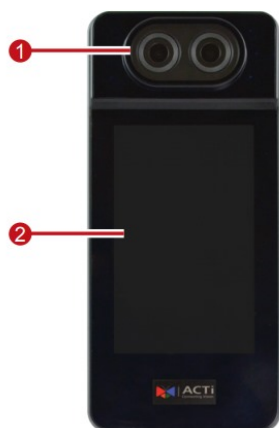

Card + Face Detection User Limit	Ordering Number / users R21CF-30 / 300 R21CF-30-600 / 600 R21CF-30-1000 / 1000 R21CF-30-2000 / 2000
----------------------------------	---

Face Only Detection User Limit	Ordering Number / users R21CF-30 / 300 R21CF-30-600 / 600 R21CF-30-1000 / 600 R21CF-30-2000 / 600
--------------------------------	---

► Photo Indication

- 1 Lens
- 2 Touch Panel Keypad & Card Reader
- 3 Serial Port & Wiegand Input / Output
- 4 Ethernet Port
- 5 Reset Button
- 6 Tamper Switch
- 7 Digital Input / Output
- 8 Power Input Connector
- 9 Speaker