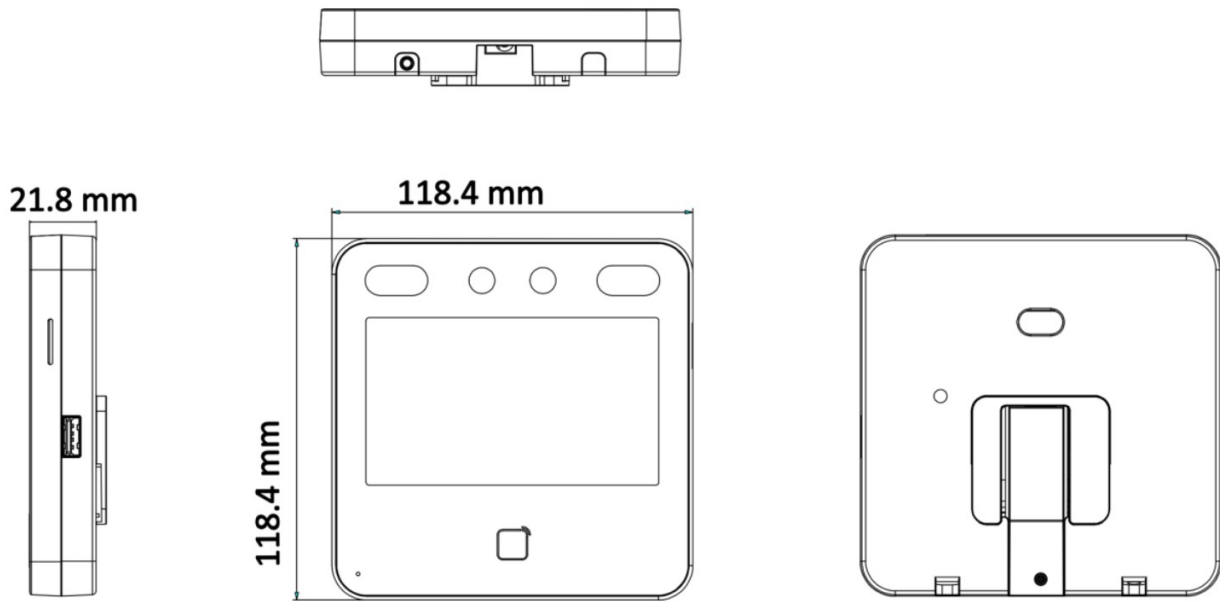

Video Analytics

Face Recognition Distance	0.3m - 1.5m
---------------------------	-------------

System

Operating System	Linux
------------------	-------

Access Control Functionality

Access Mode	Card only, QR Code, Face only, Card and Face
Wiegand Format	Wiegand 26, Wiegand 34

RFID Card

RFID Frequency	125 KHz
RFID Options	EM

Storage

User Database	Card Capacity: 3000 Face Picture Capacity: 1500
Face Only Detection User Limit	1500

Interface

Serial Port	1 x RS-485
Digital Input	Exit Button x 1, Door contact x 1
Relay Output	Door lock x 1
Wiegand Port	Wiegand Output x 1

► Dimension Diagram

Unit: mm [inch]