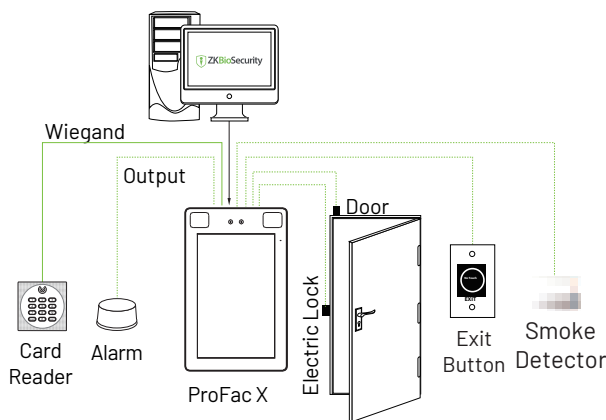

SPECIFICATIONS:

Capacity

Faces: 50,000 (1:N)
Palms: 5,000 (1:N)
Users/Cards: 50,000
Transactions: 1,000,000
User Photos: 30,000
Event Photos: 10,000

Compatibility

Security Relay Box
Wiegand / RS485 / RS232 Secondary Reader with Fingerprint / RFID / Bar code / QR-Code ZKBioSecurity Software

Hardware

900MHz Dual Core Customized AI CPU
512 MB RAM / 8G Flash
8" Bright Light (400lux) IPS Touch LCD
125KHz EM Reader/ 13.56MHz MF (optional)
Adjustable Light Brightness LED
Hi-Fi Voice
Receiver Sensitivity Microphone
Distance detection Sensor
Reset Button and Tamper Switch

Access Control Interface

Lock Relay Output
Alarm Output / Auxiliary Input
Exit Button / Door Sensor

Special Functions

IIP68& IK04
0.3s High Speed Facial Verification
Live Face Detection
Event Snapshot
Communication Https Encrypted (optional)

Standard Functions

Access Levels, Groups, Holidays, DST, Duress Mode (password), Anti-Passback, Record Query, Custom Wallpaper & Screen Saver, Tamper Switch Alarm

Communication

TCP / IP
Wiegand Input / Output
Wi-Fi (optional)
RS485 / RS232

Additional Info

Face Algorithm: ZKLiveFace 5.8
Working Temp.: -22 F to 140 F
Working Humidity: < 93%
Storage Temp: -40 F to 149 F
Storage Humidity: < 93%
Net Weight: 1.88 lbs
Dimension (HLD): 8.9 x 5.6 x 1 inches

Power

Operating Voltage 12V DC
Current Draw < 2,000mA

CONFIGURATION: