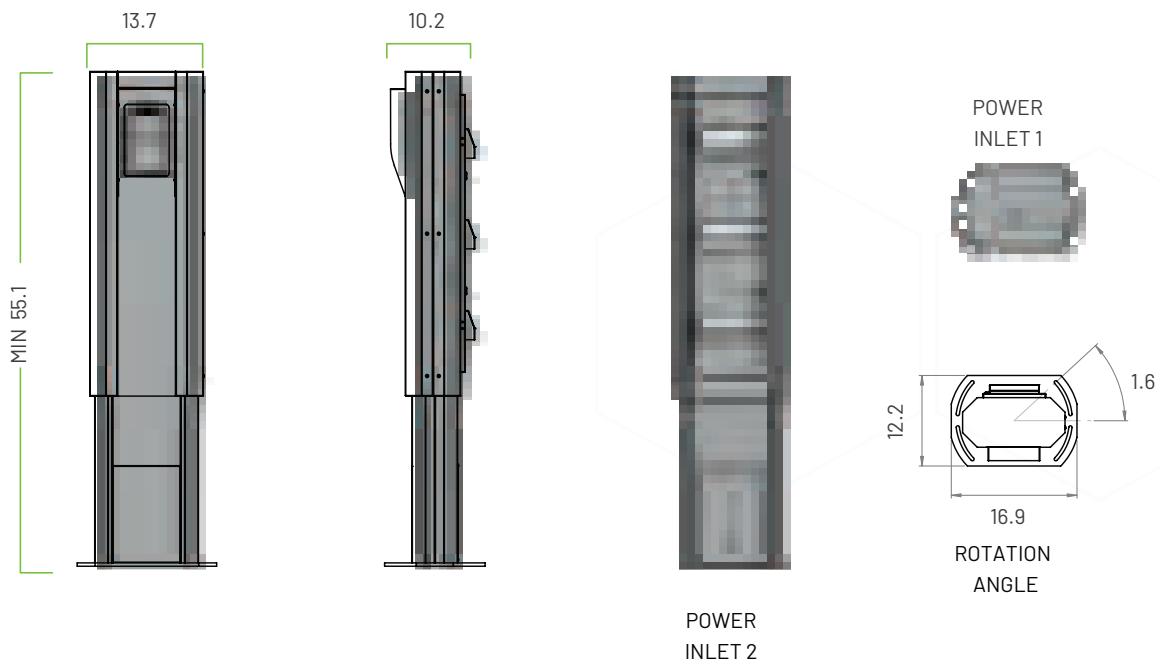

DIMENSIONS (IN):

ZKTeco USA

1600 Union Hill Rd., Alpharetta GA 30005

Phone: (862) 505 - 2101 • Fax: (862) 204 - 5906 • sales@zkt.ecousa.com • www.zkt.ecousa.com

© Copyright 2019. ZK Teco Inc. ZKTeco Logo and ZK Teco USA Logo have registered trademarks of ZK Teco or a related company.

All other product and company names mentioned are used for identification purposes only and may be trademarks of their respective owners.

All specifications are subject to change without notice. All rights reserved.