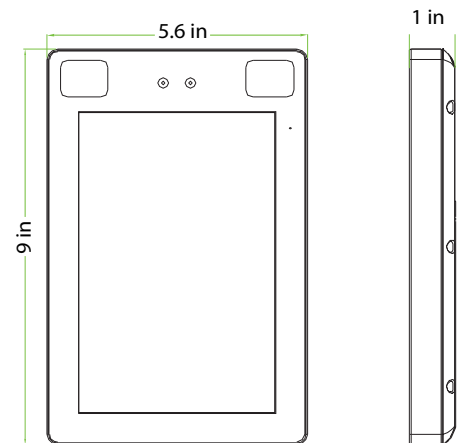

Additional Info

Face Algorithm: ZKLiveFace 5.8
Working Temp.: -22 F to 140 F
Working Humidity: < 93%
Storage Temp: -40 F to 149 F
Storage Humidity: < 93%
Net Weight: 1.88 lbs
Dimension (HLD): 8.9 x 5.6 x 1 inches

Power

Operating Voltage 12V DC
Current Draw < 2,000mA

CONFIGURATION:

DIMENSIONS (IN):

SF1008-WP ADJUSTABLE STAND:

Dimensions (LxWxB): 66.9 x 13.7 x 10.2 inches

Metal: Mild Steel

Coating: Powder coat