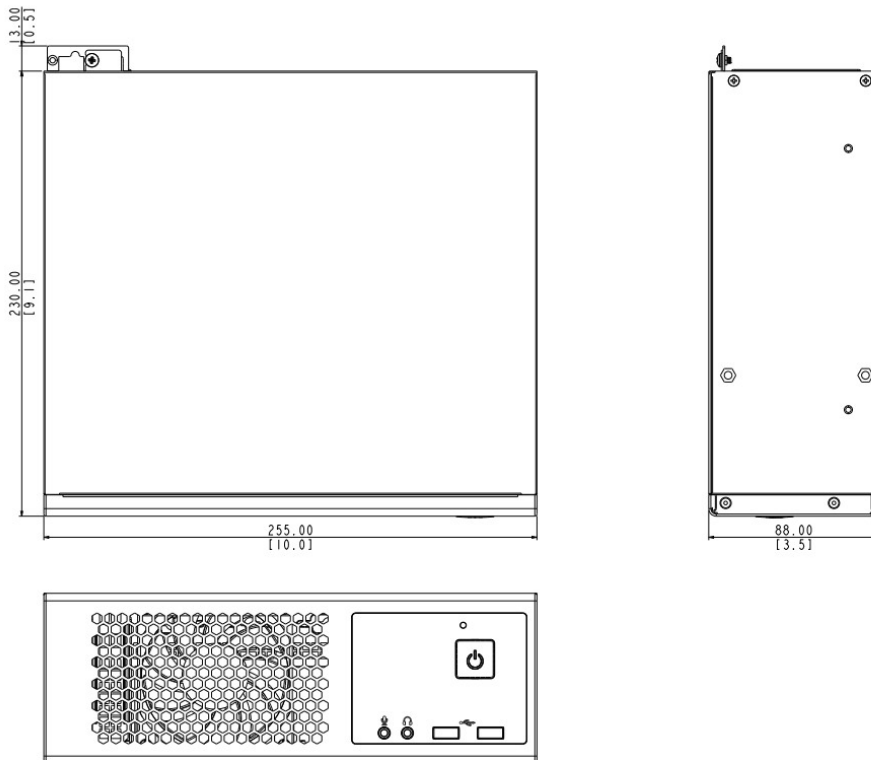

### System

Server Operating System	Windows 10 IoT
USB	6-Port USB 3.0

**Storage**

System Drive	M.2 SSD, 256GB
Storage Bay	SATA, Max. 1 Disk(s) (One 2TB storage disk included)
HDD Size	3.5"

**Interface**

Serial Port	2 x RS-232
Local Display Interface	HDMI x 1, DVI x 1, Display Port x 1

► **Dimension Diagram**

Unit: mm [inch]