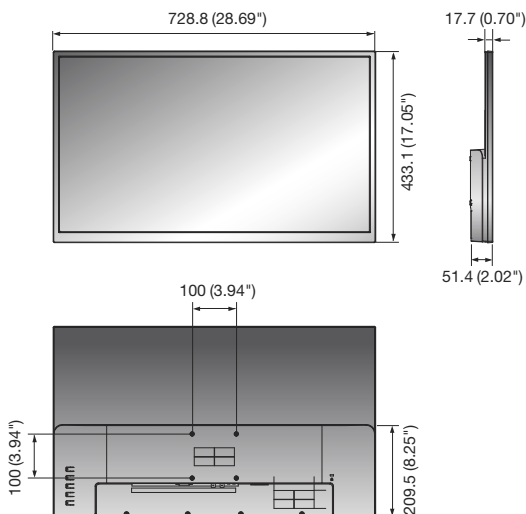

SMT-3233

32" LED Monitor

Key Features

- Support up to 1,920 x 1,080 resolution
- Contrast ratio 1,200 : 1
- Fast response time 8ms
- Video input : HDMI, DVI, VGA, BNC
- Panel life 30,000hours

Dimensions

Unit : mm (inch)

SMT-3233

DISPLAY	
Screen Size	31.5"
Max. Resolution	1,920 x 1,080
Brightness	350cd/m ²
Contrast Ratio	1,200 : 1
Aspect Ratio	16 : 9
Viewing Angle (H/V)	178° / 178°
Display Color	16.7million
Response Time	8ms
Video System	NTSC / PAL
Panel Life	30,000hours
Filter Type	3D combfilter

INTERFACE		
Video	Connector	VGA, DVI, HDMI, BNC
	Connector	Analogue D-sub (15 pin), DVI-D
	Input Signal	0.7Vpp ±5%
RGB / DVI	Available Format	640 x 480@60Hz/72Hz/75Hz (VGA), 800 x 600@56Hz/60Hz/72Hz/75Hz (SVGA), 1,024 x 768@60Hz/70Hz/75Hz (XGA), 1,152 x 864@75Hz, 1,280 x 720@60Hz, 1,280 x 800@60Hz, 1,280 x 1,024@60Hz/75Hz (SXGA), 1,360 x 768@60Hz, 1,440 x 900@60Hz, 1,600 x 900@60Hz, 1,680 x 1,050@60Hz, 1,920 x 1,080@60Hz
	Connector	HDMI
HDMI	Available Format	640 x 480p@60Hz, 720 x 480p@60Hz, 720 x 576p@50Hz, 1,280 x 720p@50Hz/60Hz, 1,920 x 1,080@60Hz, 1,920 x 1,080p@60Hz
	Connector	3.5mm Mini phone jack
Audio	Output Signal	Loop-through line level (PC only), Speakers : 2 x 2W
	Application Support	Remote controller

ON SCREEN DISPLAY	
Functions	VESA™ DPM compatible
Language	Chinese (Simplified), English, French, German, Spanish, Dutch, Russian, Arabic

GENERAL		
Electrical	Input Voltage	100 ~ 240V AC (50/60Hz)
	Power Consumption	< 50W
Environmental	Operating Temperature	0°C ~ +40°C (+32°F ~ +104°F)
	Operating Humidity	10% ~ 80% (Non-condensing)
Mechanical	Dimensions without Stand (WxHxD)	728.8 x 433.1 x 51.4mm (28.65" x 17.05" x 2.02")
	Bezel Size	Top 14.5mm (0.57") / Bottom 25mm (0.98")
	Cabinet Color	Black
	VESA Mounts Interface	100 x 100mm (3.94" x 3.94")
	Weight	13.67 lbs (6.2Kg)
Accessory (optional)		Stand, not included