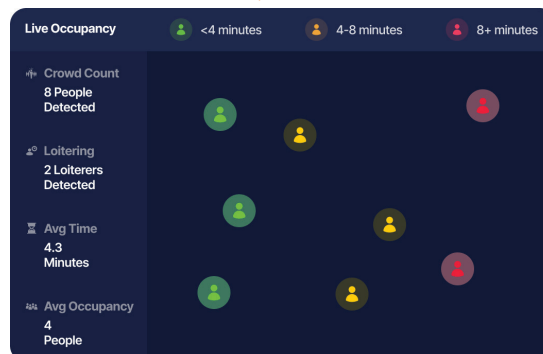

Network

TRTN-UA001

Vape Detector & Smart Safety Sensor

The Triton ULTRA Sensor is a cutting-edge detection device designed for providing total situational awareness from high-accuracy vape detection, capable of identifying THC, aggression, and environmental anomalies like scream and glass break. Featuring cloud integration, real-time alerts, and advanced security options, including people counting, loitering detection, and a 10-year warranty for long-term reliability.

Device Key Characteristics

- Vaping
- False-Positive Rejection
- Noise Incidents
- Air Quality
- Spoken Word
- Tamper Detection
- VMS Integrations
- Loitering Detection & Occupancy Visualization

View Live Occupancy and Dwell Time

VAPE & THC DETECTION

Detects vaping, cigarette smoke, marijuana smoke, masking, and other illicit substances. Industry-leading response time and low false-alarm rate.

KEYWORD & AGGRESSION

Get an alert whenever someone screams, "Help Me", "Emergency!" or any of 10 standard keywords. Aggression detection also alerts to elevated noise levels and screaming.

PEOPLE COUNTING

Keep tabs on over-occupancy that can lead to safety issues such as vandalism, drug use, and violence. View data in real time and set crowding thresholds for each facility.

LOITERING DETECTION