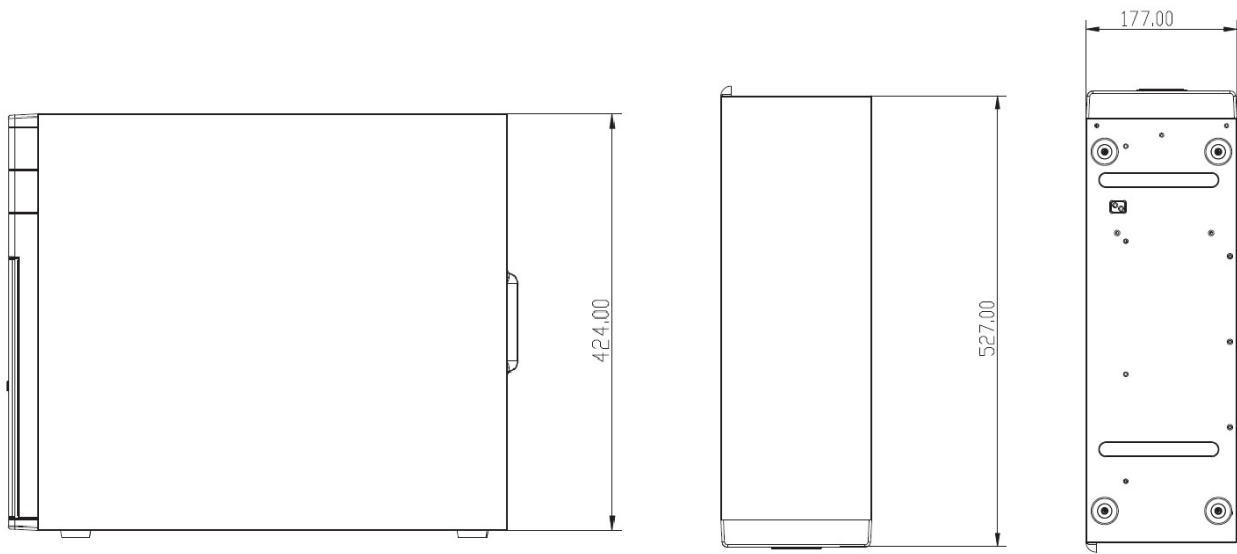

Storage

System Drive	SSD, 256GB
Storage Bay	SATA, Max. 4 Disk(s) (without storage disks)
HDD Size	3.5"

Interface

Expansion Slots Available	1 x PCIe 3.0 (x4) 3 x PCIe 3.0 (x1)
Local Access	USB keyboard & mouse
Local Display Interface	HDMI x 3, DVI x 3, Display Port x 3

▶ Dimension Diagram

Unit: mm [inch]