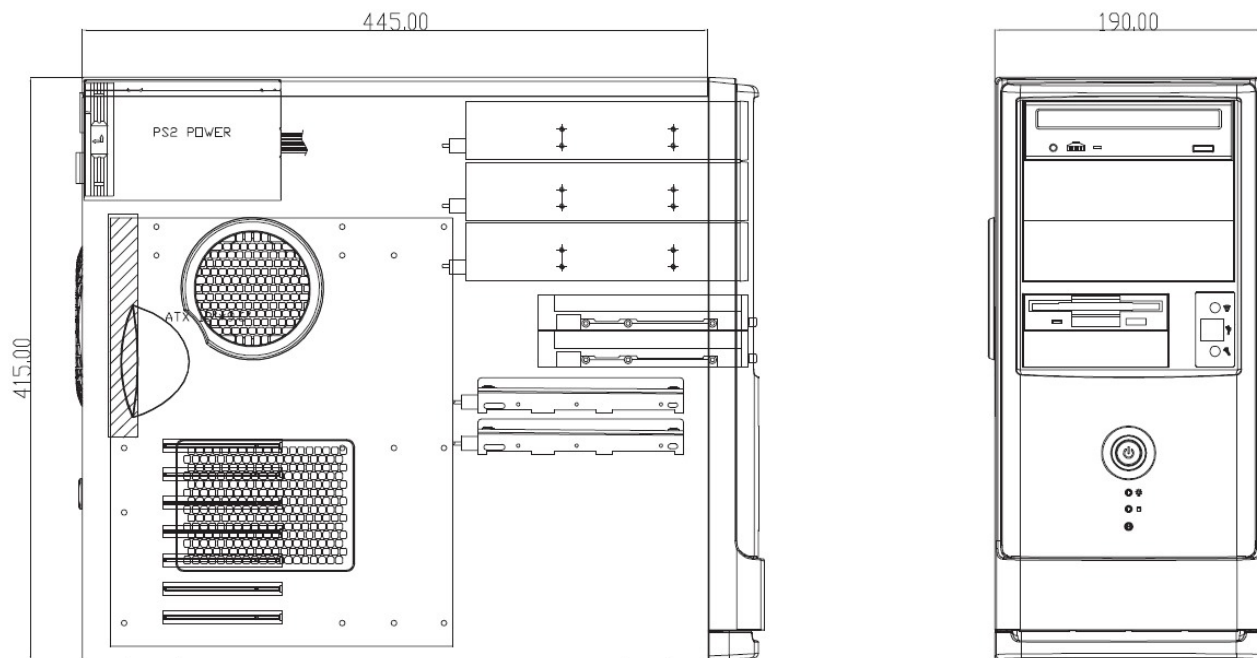

General

Power Source	AC 100-240V
Power Supply	850W
Weight	9643g (21.26lb)
Dimensions	(W x H x D): 190mm x 416mm x 485mm (7.48" x 16.38" x 19.09")
Bundled Accessories	Power cord
Fan	Yes
Operating Temperature	0°C ~ 40°C (32°F ~ 104°F)
Approvals	CE Class B, FCC Class B
Warranty	3 Year(s). For extended warranty offering, see http://www.acti.com/support/warranty

▶ Dimension Diagram

Unit: mm [inch]

▶ Related Products

Network & Storage Peripherals - Hard Disk

PHDD-2200		WD WD1005FBYZ 1TB 3.5" Hard Disk Drive, 7200 RPM 128 MB Cache (for ENR-0x0P, ENR-110, ENR-120, ENR-130, ENR-22x, ENR-22xP, GNR-310, GNR-320, INR-100, INR-340, INR-430, INR-440, INR-450, INR-460)
PHDD-2301		HGST ULTRASTAR 7K6000 2TB 3.5" Hard Disk Drive, 7200 RPM 128MB Cache (for ENR-1xx, ENR-0x0P, ENR-22x, ENR-22xP)