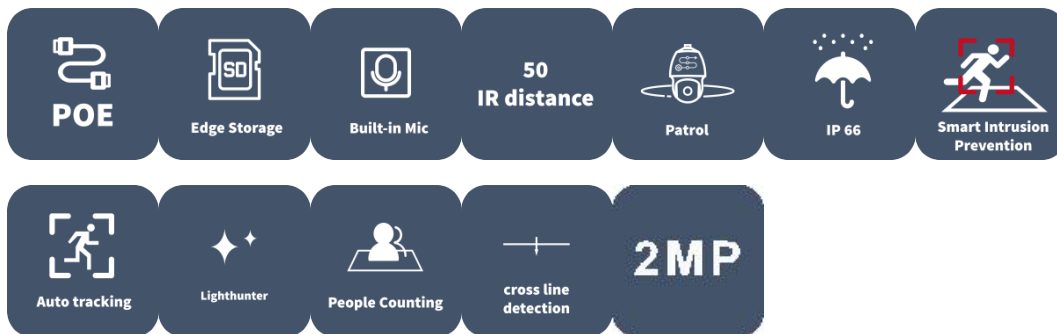

# 2MP LightHunter Active Deterrence Mini PTZ Camera

IPC6322LFW-AX5C-VG

## Features

- High quality image with 2MP, 1/2.8" CMOS sensor
- Ultra 265, H.265, H.264, MJPEG
- Smart intrusion prevention, support false alarm filtering, include Cross Line, Intrusion, Enter Area, Leave Area detection
- LightHunter technology ensures ultra-high image quality in low illumination environment
- Up to 120 dB WDR (Wide Dynamic Range)
- Built-in Mic & Speaker
- Smart IR, Up to 50 m (164 ft) IR distance and 15m (49 ft) warm light distance
- Micro SD, up to 512GB
- IP66 protection
- DC12V or PoE (IEEE 802.3at) power supply

Video Compression	Ultra 265; H.265; H.264; MJPEG
Frame Rate	Main Stream: 2MP (1920*1080), Max 30fps Sub Stream: 720P (1280*720), Max 30fps Third Stream: D1 (720*576), Max 30fps
Video Bit Rate	128 Kbps ~ 16 Mbps
U-code	Support
ROI	Support
Video Stream	Triple Streams
OSD	Up to 8 OSDs
<b>Image</b>	<b>Description</b>
Defog	Digital Defog
White Balance	Auto; Outdoor; Fine Tune; Sodium Lamp; Locked; Auto2
Digital Noise Reduction	2D/3D DNR
Smart IR	Support
Flip	Normal; Flip Vertical; Flip Horizontal; 180°
HLC	Support
BLC	Support
<b>Intelligent</b>	<b>Description</b>
Exception Detection	Object Removed; Object Left Behind; Scene Change; Defocus Detection
People Counting	Support People Flow Counting and Crowd Density Monitoring
Smart Intrusion Prevention	Support False Alarm Filtering: Cross Line Detection, Intrusion Detection, Enter Area Detection, Leave Area Detection
Auto Tracking	Support, target filtering: human only
<b>Events</b>	<b>Description</b>
Basic Detection	Motion Detection; Audio Detection; Tampering Alarm
General Function	Watermark; IP Address Filtering; Access Policy; ARP Protection; RTSP Authentication; User Authentication
<b>Audio</b>	<b>Description</b>
Audio Compression	G.711U; G.711A
Audio Bitrate	128 Kbps
Two-way Audio	Support
Suppression	Support