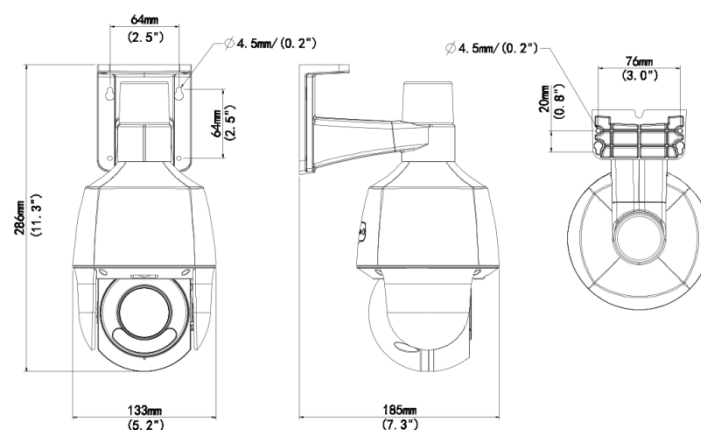

Safety	CE LVD (EN 62368-1:2014+A11:2017) UL (UL 62368-1, 2nd Ed., Issue Date: 2014-12-01)
Environment	CE-ROHS (2011/65/EU;(EU)2015/863)
Protection	IP66 (IEC 60529:1989+AMD1:1999+AMD2:2013)
General	Description
Power	DC12V(±25%), PoE(IEEE 802.3at)
Power Consumption	18W
Power Interface	Ø 5.5 mm coaxial power plug
Dimensions	185mm*133mm*286mm(L*W*H)
Weight	788g
Working Environment	-30°C ~ 60°C (-22°F ~ 140°F), Humidity: ≤95% RH (non-condensing)
Storage Environment	-40°C ~ 70°C (-40°F ~ 158°F), Humidity: ≤95% RH (non-condensing)
Surge Protection	2KV
Reset Button	Support
Web Client Language	22 Languages Traditional Chinese, English, Simplified Chinese, Polish, German, Russian, French, Korean, Dutch, Czech, Portuguese (Europe), Portuguese (Brazil), Japanese, Thai, Turkish, Spanish (Latin America), Spanish (Europe), Hungarian, Italian, Vietnamese, Arabic, Slovak

Dimensions