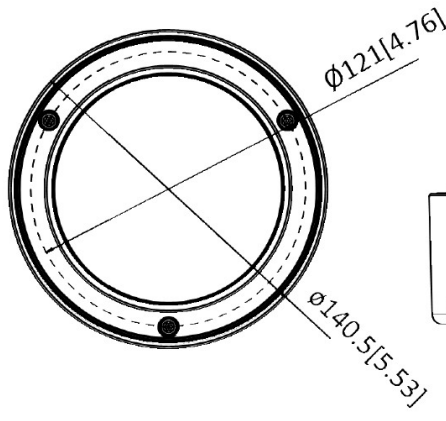

Audio

Audio Type	2-way, Line-in, Line-out
------------	--------------------------

Video Analytics

Analysis Source Type	Video
Metadata Accuracy	Excellent

Integration

ONVIF Compliant	Yes, Profile S, Profile G
-----------------	---------------------------

Interface

Serial Port	1 x RS-485
Audio Interface	1/1, 3.5mm Phone Jack
Local Storage	MicroSD, MicroSDHC, MicroSDXC memory card slot (card not included)
Digital Input/Output	1/1

General

Power Source	DC 12V, PoE Class 3 (IEEE802.3af)
Weight	954g (2.103lb)
Dimensions	(Ø x H): 140.5mm x 122.6mm (5.5" x 4.8")
Environmental Casing	Vandal proof (IK10)
Operating Temperature	-30°C ~ 60°C (-22°F ~ 140°F)
Warranty	3 Year(s). For extended warranty offering, see http://www.acti.com/support/warranty

► Dimension Diagram

Unit: mm[inch]

Unit: mm [inch]