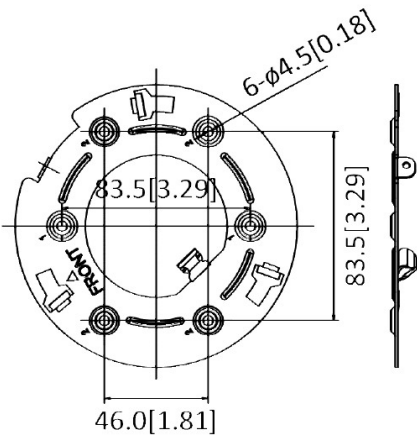

Audio

Audio Type	2-way, Line-in, Line-out
------------	--------------------------

Video Analytics

Analysis Source Type	Video
Metadata Accuracy	Excellent

Integration

ONVIF Compliant	Yes, Profile S, Profile G
-----------------	---------------------------

Interface

Serial Port	1 x RS-485
Audio Interface	1/1, 3.5mm Phone Jack
Local Storage	MicroSD, MicroSDHC, MicroSDXC memory card slot (card not included)
Digital Input/Output	1/1

General

Power Source	DC 12V, PoE Class 3 (IEEE802.3af)
Weight	954g (2.103lb)
Dimensions	(Ø x H): 140.5mm x 122.6mm (5.5" x 4.8")
Environmental Casing	Vandal proof (IK10)
Operating Temperature	-30°C ~ 60°C (-22°F ~ 140°F)
Warranty	3 Year(s). For extended warranty offering, see http://www.acti.com/support/warranty

► Dimension Diagram

Unit: mm[inch]

Unit: mm [inch]