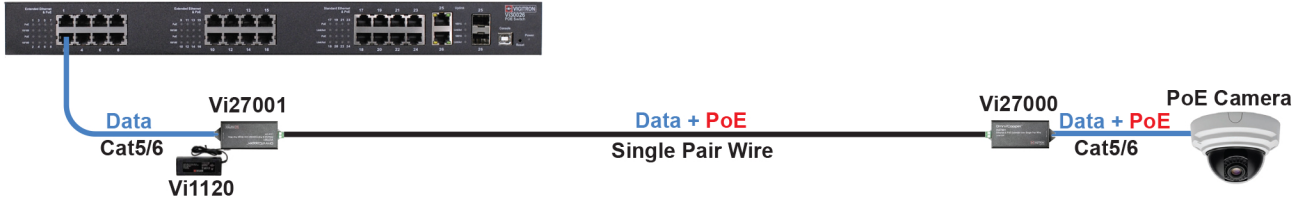

### PoE Switch

The Vi27000 series and a IP camera can be powered by a PoE switch.

### Network Switch

The Vi27001 receiver can use a local power supply to power Vi27000 transmitter and the IP camera using PoE.

### Network Switch

Both the Vi27001 and the Vi27000 can use local power supplies to power themselves and provide PoE to the IP camera .