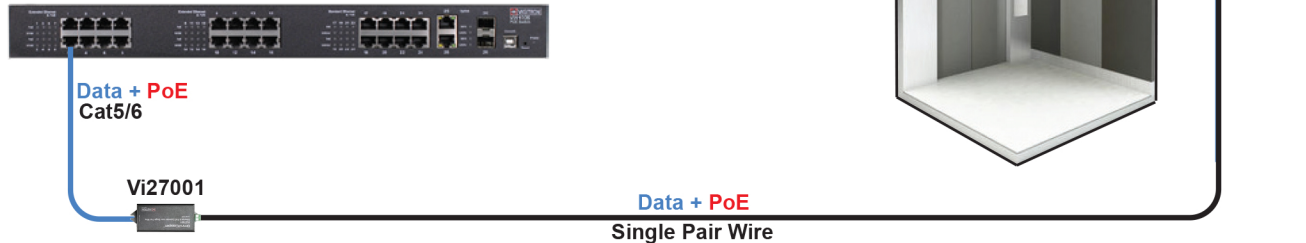

PoE Switch

The Vi27000 series enables transmitting Ethernet and PoE over a wide variety of single pair wires.