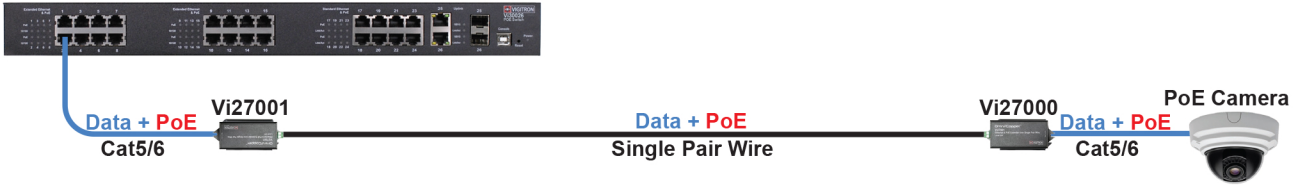

### PoE Switch

The Vi27000 series and a IP camera can be powered by a PoE switch.

### Network Switch

The Vi27001 receiver can use a local power supply to power Vi27000 transmitter and the IP camera using PoE.

### Network Switch

Both the Vi27001 and the Vi27000 can use local power supplies to power themselves and provide PoE to the IP camera .