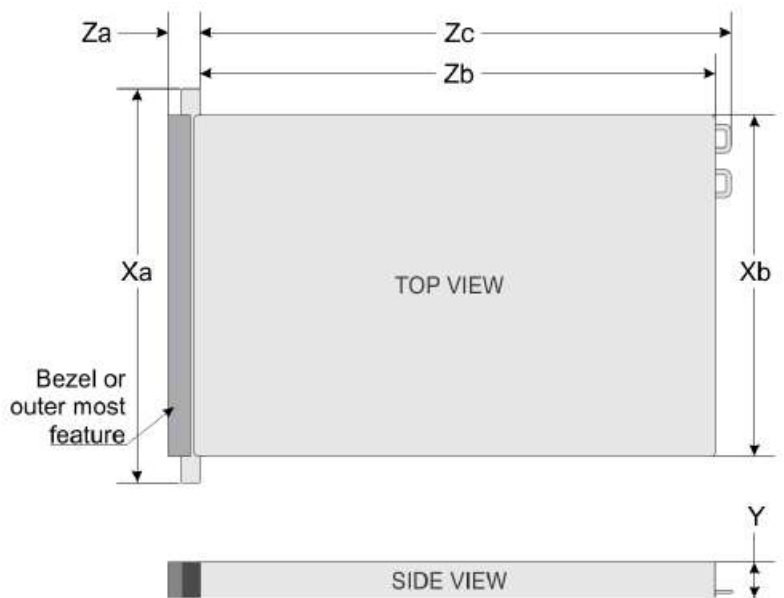

## Dimensions

Unit: inch (mm)

Xa	Xb	Y	Za	Zb*	Zc
482.0 mm (18.9 inches)	448.0 mm (17.63 inches)	86.8 mm (3.41 inches)	With bezel: 35.93 mm (1.41 inches) Without bezel: 22.0 mm (0.866 inches)	810.284 mm (31.9 inches)	844.826mm (33.260 inches)