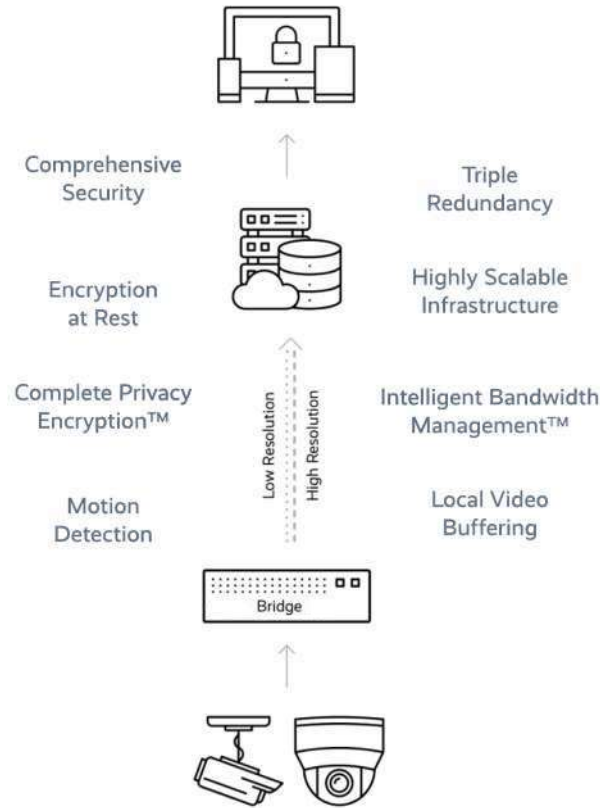

Key Features

- Supports up to 44 @ 1MP cameras ~ 35 @ 4MP cameras*
- Supports up to 15 cloud analytics, with supported license
- Intelligent Bandwidth Management with local buffering records up to 2 days
- Dual gigabit network ports
- HDMI & VGA video outputs for local display
- Compact form factor for wall or shelf mounting
- Fully cloud managed
- Supports motion or continuous recording
- Front panel indicator lights
- Supports Wisenet and ONVIF conformant IP cameras
- Complete encryption of video in transit and at rest
- Ruggedized chassis for extended temperature range, solid state disk, fanless design
- LCD display for connectivity and operational status

*The latest product information / specification can be found at www.hanwhasecurity.com

Please note:

An active subscription is required to use Wisenet SKY

***Typical - please utilize the Wisenet SKY VMS Bridge Wizard for precise capacity**

Bridge 304+ / 404+

Wisenet SKY Compact Bridge

NETWORK FEATURES

- Automatic network configuration
- Secure camera network (dual network ports)
- No inbound connections needed
- Packet loss detection/reporting
- Network disconnected alerts

MANAGEMENT FEATURES

- Remote management
- Automatic camera discovery
- Automatic camera configuration
- Advanced motion detection
- Local video buffering
- Configuration synced to Cloud
- Camera trouble alerts
- Internet outage alerts
- Fully cloud managed
- LCD display for connectivity and operational status monitoring