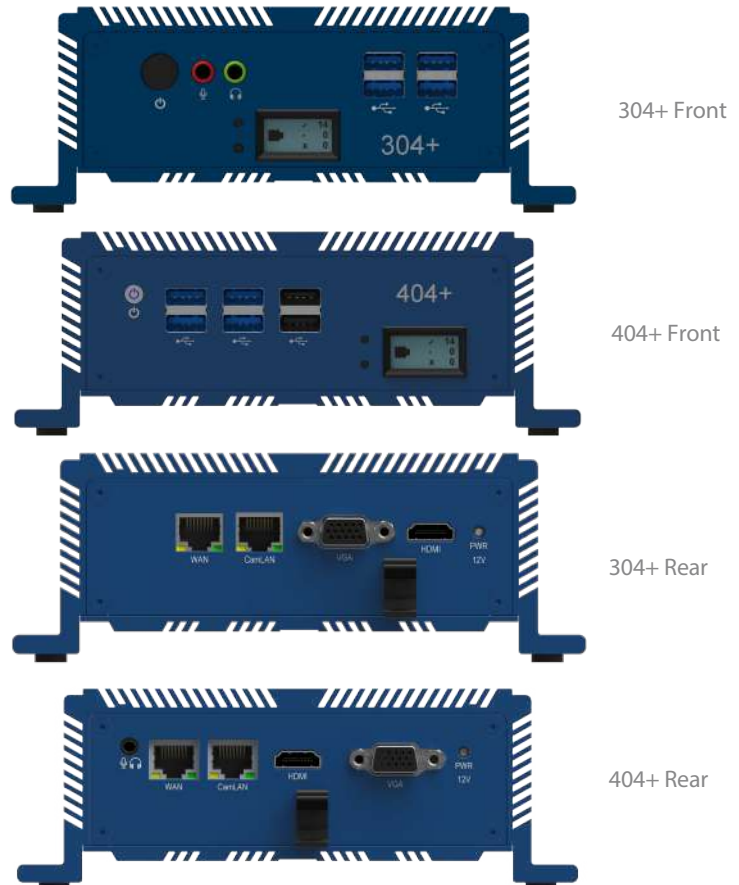

Key Features

- Supports up to 44 @ 1MP cameras ~ 35 @ 4MP cameras*
- Supports up to 15 cloud analytics, with supported license
- Intelligent Bandwidth Management with local buffering records up to 2 days
- Dual gigabit network ports
- HDMI & VGA video outputs for local display
- Compact form factor for wall or shelf mounting
- Fully cloud managed
- Supports motion or continuous recording
- Front panel indicator lights
- Supports Wisenet and ONVIF conformant IP cameras
- Complete encryption of video in transit and at rest
- Ruggedized chassis for extended temperature range, solid state disk, fanless design
- LCD display for connectivity and operational status

SYSTEM	
Maximum Cameras @ 1MP	25 / 44
Maximum Cameras @ 4MP	20 / 35
Maximum Cloud Analytics	5 / 15
Hard Disk Drive	1TB, 800Gb usable for video storage, Solid State Drive
Network ports	Dual gigabit ethernet RJ-45
PoE Ports	NA
Indicators	Power, Disk Activity, Temperature, IP Address & Speed, Serial number, Attach ID
Video output	1x HDMI, 1x VGA
USB ports	4x USB 3.0 / 4x USB 3.0, 2x USB 2.0
Operating System	Embedded Linux
Included accessories	Wall mount, power supply
Rack Mount Brackets	NA
Ordering SKU	EN-SU304P-0 / EN-SU404P-0

MECHANICAL / ELECTRICAL / ENVIRONMENTAL

Mechanical	Form Factor	Compact wall or shelf mount
	Color / Material	Blue, Aluminum
	Dimensions	180 x 127 x 64 mm 7.08 x 5.00 x 2.50 in
	Weight	2.25Lb (1.2kg) / 2.72Lb (1.23kg)
Electrical	Power Supply	Included, 20 W / 30 W
	Power Input	100 ~ 240V AC
Environmental	Operating Temperature	14°F to 122°F (-10°C to 50°C)
	Operating Humidity	0% to 70% RH, non-condensing
Certification	FCC, UL, CE, UKCA, PSE, NOM, ACM, RoHS, CTick, WEEE, NDAA	

Bridge 304+ / 404+

Wisenet SKY Compact Bridge

NETWORK FEATURES

- Automatic network configuration
- Secure camera network (dual network ports)
- No inbound connections needed
- Packet loss detection/reporting
- Network disconnected alerts