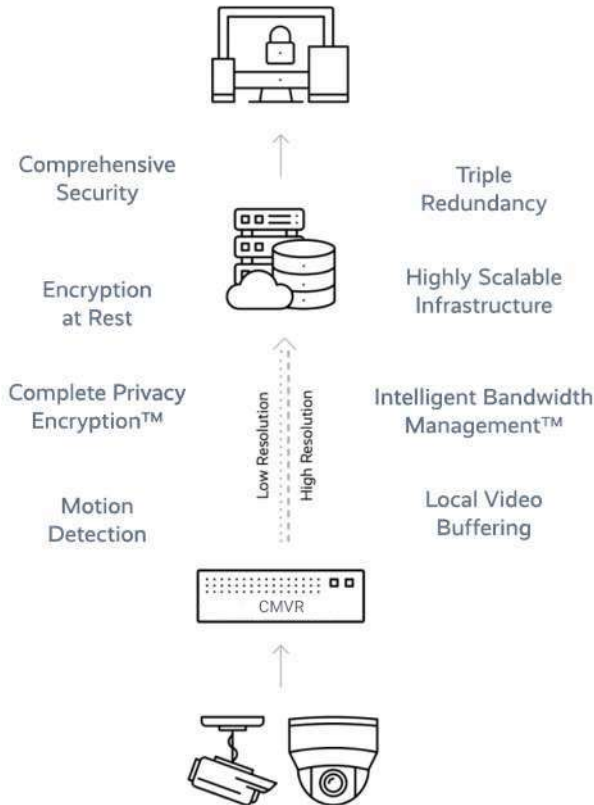

CMVR 324 / 325

Wisenet SKY Compact Cloud Managed Video Recorder

NETWORK FEATURES

- Automatic network configuration
- Secure camera network (dual network ports)
- No inbound connections needed
- Packet loss detection/reporting
- Network disconnected alerts

MANAGEMENT FEATURES

- Remote management
- Automatic camera discovery
- Automatic camera configuration
- Advanced motion detection
- Local video recording
- Configuration synced to Cloud
- Camera trouble alerts
- Internet outage alerts
- Fully cloud managed

MODEL	CMVR 324	CMVR 325
Maximum Cameras (1MP)*	12 IP	
Maximum Cameras (4MP)*	8 IP	
Maximum Analytic Count*	5	
Video Recording	10 days for 12 cameras @ 1MP	
Hard Drives	2TB spinning drive	
POE Camera Ports	None	4 IEEE802.3af Class 3
Network Ports	Dual Gigabit	Single Gigabit
Video Output	1x HDMI, 1x DisplayPort	
Dimension	125 x 127 x 50 mm 5.00 x 5.01 x 1.75 in	127 x 172 x 75 mm 5.00 x 6.77 x 2.95 in
Included power supply	External 100-240 VAC, 20 W	External 100-240 VAC, 22 W
Operating Temperature Range	0°C to 35°C 32°F to 95°F	-10°C to 50°C 14°F to 122°F
Operating Humidity Range	0 to 70%	
Certifications	FCC, UL, PSE, CE, CCC(S&E), REACH, RoHS, C-Tick, NDAA	

* Typical - please utilize the Wisenet SKY VMS CMVR Wizard for precise capacity