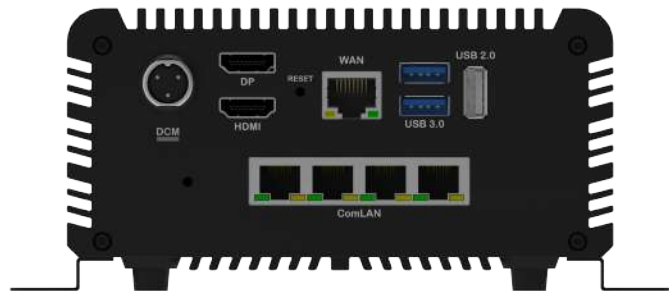

CMVR 324 / 325

Wisenet SKY Compact Cloud Managed Video Recorder

The Wisenet SKY Cloud Managed Video Recorder (CMVR) stores video and acts as a gateway from your premises to the Wisenet SKY Cloud Data Center where your video can also be stored and managed by the Wisenet SKY Cloud VMS. It provides secure video storage & video streaming, intelligent bandwidth management, and monitoring of cameras.

These small form factor CMVRs are designed for applications of up to 12 cameras when a server rack is not available. They are suitable for wall or shelf mounting. On-premises recording can be combined with cloud recording for additional redundancy, with an available subscription.

Key Features

- Supports up to 12 @ 1MP cameras ~ 8 @ 4MP cameras*
- Supports up to 5 cloud analytics, with supported license
- Intelligent Bandwidth Management with local recording up to 10 days (12 cameras @ 1MP)
- Dual gigabit network ports
- HDMI & DisplayPort video outputs for local display
- Compact form factor for wall or shelf mounting
- Fully cloud managed
- Supports motion or continuous recording
- Front panel indicator lights
- Supports Wisenet and ONVIF conformant IP cameras
- Complete encryption of video in transit and at rest

STANDARD SUPPORT (Included)

- Free of charge with an active subscription
- No cost replacement with an active subscription
- 24/7 email and web support
- Standard phone support

CMVR 324 / CMVR 325