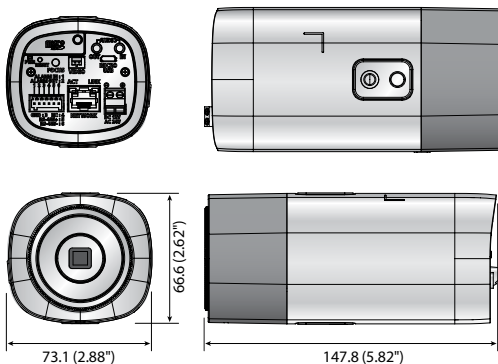

## Key Features

- Max. 2megapixel (1920 x 1080) resolution
- 0.01Lux@F1.2 (Color), 0.001Lux@F1.2 (B/W)
- Max. 60fps@all resolutions (H.265/H.264)
- H.265, H.264, MJPEG codec supported, Multiple streaming
- Day & Night (ICR), WDR (150dB), P-Iris, Defog
- Digital image stabilization with built-in Gyro sensor
- Loitering, Directional detection, Fog detection, Audio detection, Digital auto tracking, Sound classification, Tampering
- Motion detection, Handover
- SD/SDHC/SDXC memory slot (Max. 512GB)
- Hallway view, WiseStream II support
- LDC support (Lens Distortion Correction)
- PoE / 24V AC, 12V DC, Bi-directional audio support

## Dimensions

Unit : mm (inch)