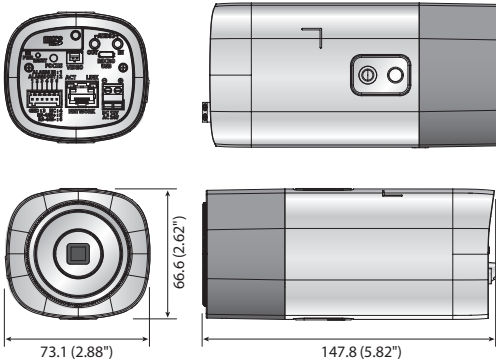

## Key Features

- extraLUX (world's best low light camera)
- Max. 2Megapixel (1920 x 1080) resolution
- 0.006 Lux@F1.2 (Color), 0.0006 Lux@F1.2 (B/W)
- Max. 60fps@all resolutions (H.265 / H.264)
- H.265, H.264, MJPEG codec Supported, Multiple streaming
- Day & Night (ICR), WDR (150dB), Defog
- Digital image stabilization with built-in Gyro sensor
- Loitering, Directional detection, Fog detection, Audio detection, Digital auto tracking, Sound classification, Tampering
- Motion detection, Handover
- SD / SDHC / SDXC memory slot (Max. 512GB)
- Hallway View, WiseStreamII Support
- LDC, PoE / 24V AC, 12V DC, Bi-directional audio Support

## Dimensions

Unit : mm (inch)