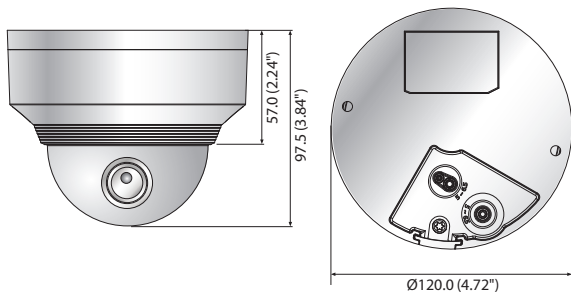

## Key Features

- Max. 5 megapixel (2560 x 1920) resolution
- Built-in 3.7mm fixed lens (XNV-8020R)  
4.6mm fixed lens (XNV-8030R)  
7mm fixed lens (XNV-8040R)
- Max. 30fps@all resolutions (H.265/H.264)
- H.265, H.264, MJPEG codec supported, Multiple streaming
- Day & Night (ICR), WDR (120dB), Defog
- Loitering, Directional detection, Fog detection, Audio detection, Digital auto tracking, Sound classification, Heatmap, People counting, Queue management, Tampering
- Motion detection, Handover
- SD/SDHC/SDXC memory slot (Max. 512GB), PoE / 12V DC
- Hallway view, WiseStream II support
- IR viewable length 30m, IP67/IP66, IK10
- LDC support (Lens Distortion Correction)

## Dimensions

Unit : mm (inch)