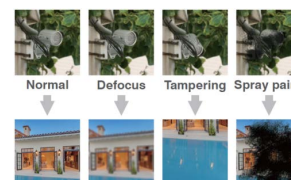

Tamper Detection

Automatically detects camera sabotage or failure. Detects any attempts to tamper with the camera – partially or completely blocking its lens or field of view