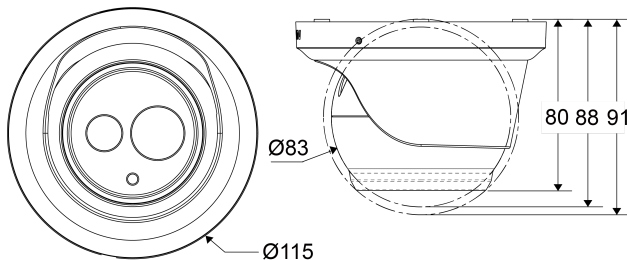

Dimensions

Ø115 × 91 mm

Diagram of mounting holes:(unit in mm)

Wind and Rain Standards

Meet international IP67 standards for dust and moisture resistant allowing you to install cameras in environments subject to wind and rain

Mechanical

Dimension	Ø115 × 91 mm
Weight	435g
Casing Material	Aluminum alloy