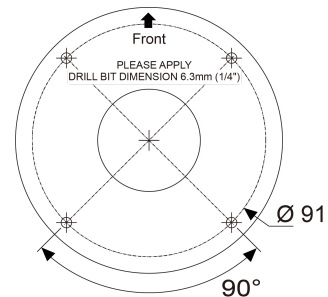

Dimensions

Ø115 × 91 mm

Diagram of mounting holes:(unit in mm)

Wind and Rain Standards

Meet international IP67 standards for dust and moisture resistant allowing you to install cameras in environments subject to wind and rain

Sensor

Pick Up Element	1/2.8" CMOS image sensor
Effective Pixels	1945 (H) × 1097 (V) = 2,133,665 (Pixels)

Certifications

CE	Yes, EMI CLASS B
FCC	Yes, EMI CLASS B
IP Rating	IP67
Vandal Resistant Rating	IK10