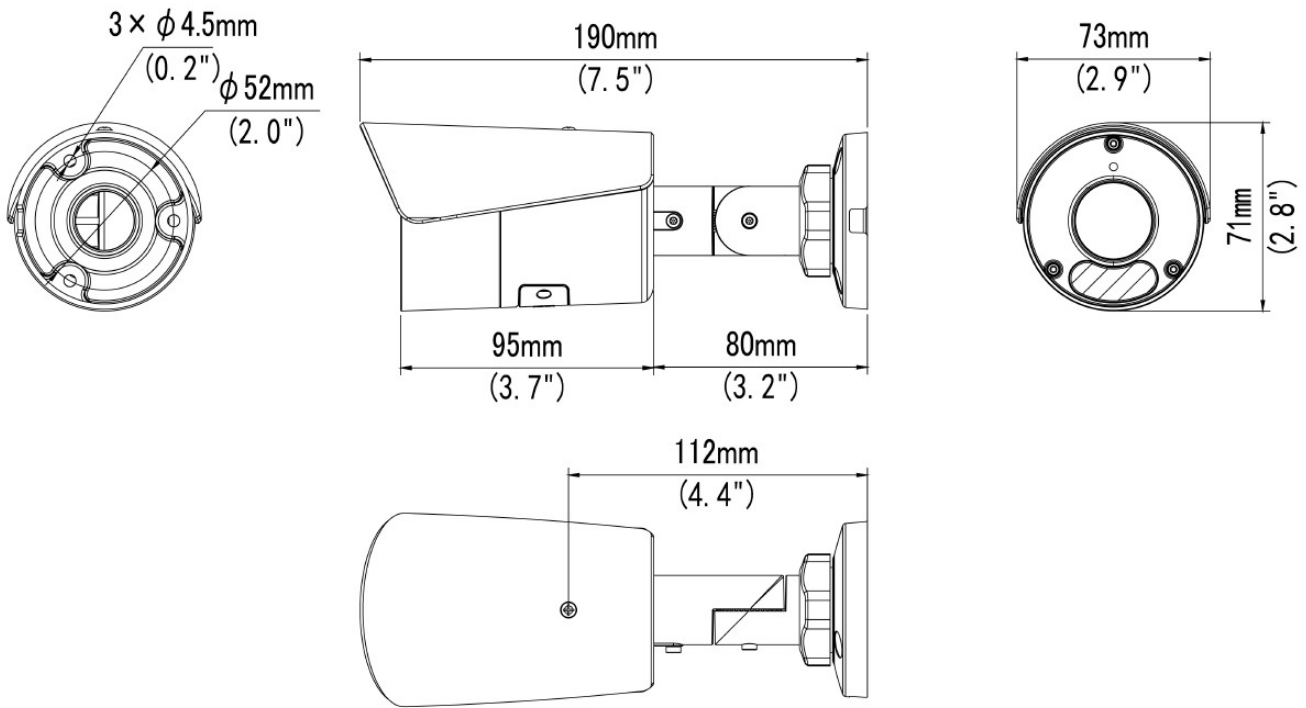

## Interface

Local Storage	MicroSD Memory Card Slot (card not included, up to 256GB, Kingston or Sandisk only)
Operating Button	Reset Button

**General**

Power Source	DC 12V (adapter not included), PoE Class 3 (IEEE802.3af)
Power Consumption	6.5 W (PoE)
Weight	450g (0.99lb)
Dimensions	(W x H x D): 73mm x 71mm x 190mm (2.9" x 2.8" x 7.5")
Environmental Casing	Weatherproof (IP68), Vandal proof metal casing (IK10)
Operating Temperature	-30°C ~ 50°C (-22°F ~ 122°F)
Approvals	CE Class B, FCC Class B, IP68, IK10 (metal casing), UL Listed
Color	White
Real-time Clock (RTC)	No
Warranty	2 Year(s). For extended warranty offering, see <a href="http://www.acti.com/support/warranty">http://www.acti.com/support/warranty</a>

### ► Dimension Diagram

Unit: mm [inch]