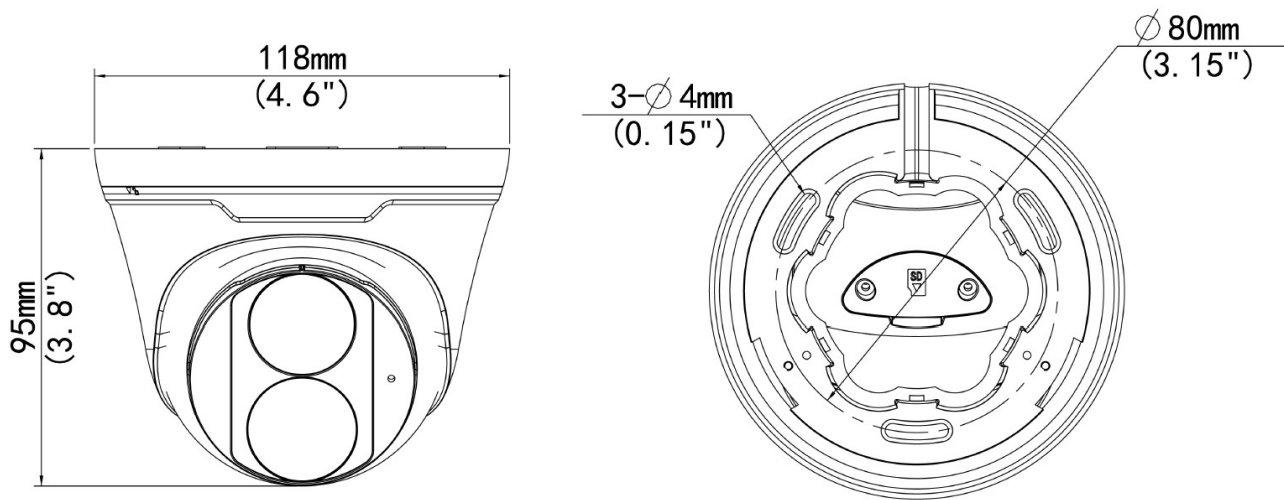

General

Power Source	DC 12V, PoE (IEEE802.3af)
Power Consumption	4.5 W (PoE)
Weight	360g (0.79lb)

Dimensions	(Ø x H): 118mm x 95mm (4.6" x 3.8")
Environmental Casing	Weatherproof (IP67)
Mount Type	Wall Mount, Pole Mount, Pendant
Operating Temperature	-30°C ~ 60°C (-22°F ~ 140°F)
Approvals	CE Class B, FCC Class B, IP67, UL Listed
Color	White
Warranty	2 Year(s). For extended warranty offering, see http://www.acti.com/support/warranty

► Photo Indication

► Dimension Diagram

Unit: mm [inch]

▶ Related Products

Mounting Accessories - Camera Mount

PMAX-0128

Pendant Mount (for Z85, Z86, Z87, Z810)

PMAX-0349