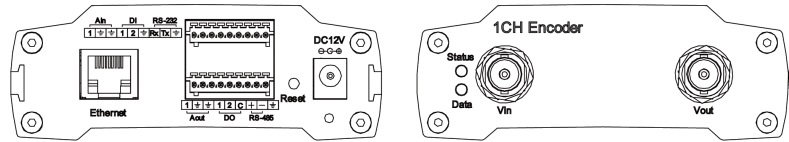

## ■ Specifications

Model		ZS1-1DS
Video	Input	1 channel
	Output	1 Loop Out
	Compression Format	H.264, MJPEG Selectable per Stream
	Number of Streams	Dual Stream, Configurable
	Resolution	720x480/576 (D1), 704x480/576 (4CIF), 640x480 (VGA), 352x240/288 (CIF), 320x240 (QVGA), 176x120/144 (QCIF)
	Frame Rate	25/30fps @ D1 (PAL/NTSC)
	Deinterlacing	Supported
	Motion Detection	Supported
Audio	Text Overlay	Supported
	Input	4 channel
	Output	1 channel
Function	Compression Format	G.711
	DI	2 channel
	DO	2 channel
	Serial Port	RS-485 Only
	Network	10 / 100 Base-T
	Protocol	QoS Layer 3 DiffServ, TCP/IP, UDP/IP, HTTP, RTSP, RTCP, RTP/UDP, RTP/TCP, mDNS, UPnP™, SMTP, DHCP, DNS, DynDNS, NTP, SNMPv1/v2c/v3(MIB-II), IGMP, ICMP, SSLv2/v3, TLSv1
	USB 2.0	-
	SD Memory Card Slot	Supported (64GB)
Imbedded Intelligence (Standard)	High Performance	GXi Technology's advanced tracking algorithm with rich library of detection behaviors
	Easy to Use	-
	Detection Zones	40 zones (Multi-segment Polygons and Lines) in total 60 rules in total
	On-screen Display	-
	Camera Shake Cancellation	Supported
Imbedded Intelligence (Optional)	Tamper Detection	Supported
	Detection Behavior	Enter, Exit, Appear, Disappear, Stop, Direction, Dwell filter; Tailgating;
	3D Behavior	Perspective Corrected Size and Speed Filters
	Statistics	Counting Functions and Other Statistics
	Meta Data	Plain XML Format
Physical	Electronic Stabilization	Removes Camera Sway
	Power Source	12VDC, PoE
	Power Over Ethernet	Supported (IEEE 802.3af)
	Power Consumption (Approx.)	235mA@12VDC
	Operating Temperature	32°F ~ 122°F / 0°C ~ 50°C
	Operating Humidity	Up to 85% RH (Non-condensing)
	Dimensions	4.1" W x 1.5" H x 5.6" D / 103 W x 38 H x 141 D mm
	Weight (Approx.)	0.9lbs. / 430 g
Certifications	Onvif, CE, FCC	