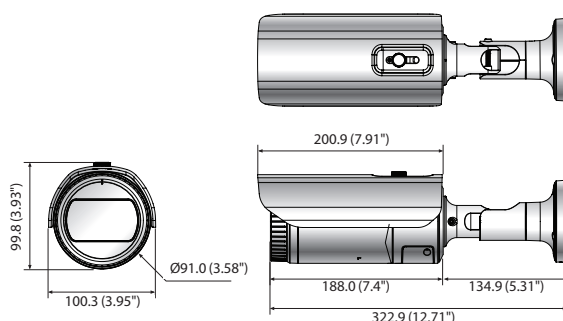

## Key Features

- 5 Megapixel (2592 x 1944) resolution
- 3.2~10mm(3.1x) motorized varifocal lens
- 0.15Lux (Color), 0Lux (B/W, IR LED on)
- 30fps@5 MP (H.265 / H.264)
- H.265, H.264, MJPEG codec support, Multiple streaming
- Day & Night, WDR (120dB)
- Defocus detection, Directional/Virtual Line detection, Motion detection, Enter/Exit, Tampering
- Micro SD / SDHC / SDXC memory slot (Maximum 128GB)
- Hallway view, WiseStream II support
- IR Viewable length 30m
- IP66, IK10, PoE

## Dimensions

Unit : mm (inch)